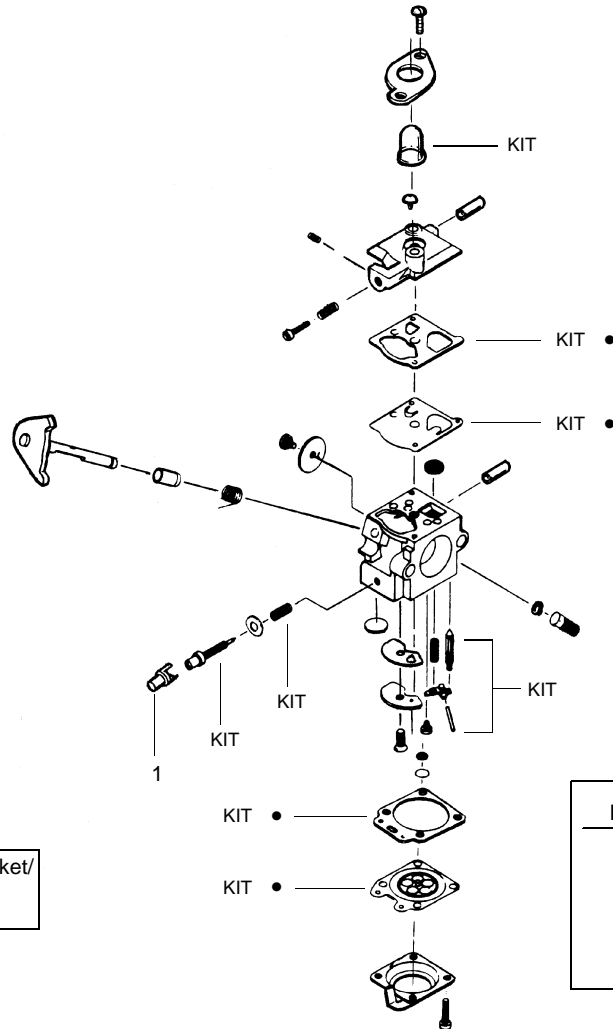

SPAREPARTS 530086887

WARNING

All repairs, adjustments and maintenance not described in the Operator's Manual must be performed by qualified service personnel.

Ref.	Part No.	Description	Ref.	Part No.	Description
1.	530053614	Shaft—Flex	17.	530015820	Bolt—Handle/Shield
2.	530055159	Assy—Throttle Cable	18.	530094673	Handle—Assist
3.	530054990	Hsg.—Throttle (Right)	19.	530056425	Hsg.—Throttle (Left)
4.	530038682	Trigger	20.	530069572	Kit—Switch
5.	530016118	Wingnut—Handle/Shield	21.	530016179	Screw
6.	530071539	Kit—Drive Shaft Hsg. Assy.	22.	530049072	Assy—Front Wire
7.	530052287	Limiters—Line			
8.	530015814	Screw—Line Limiter	Not Shown		
9.	530015820	Bolt—Handle/Shield	-	530086825	Operator Manual
10.	530071328	Kit—Shield Ass'y. (Incl. 7 & 8)		530086826	Scan
11.	530054222	Assy—Cap		530054766	Euro
12.	530403949	Guide—Line		530053415	Decal—Shaft Warning
13.	530095935	Assy.—Wound hub		530056187	Decal—Product I.D.
14.	530094543	Dust Cup		530038973	Decal—Fan Hsg.
15.	530016118	Wingnut—Handle/Shield			Decal—Handle Space
16.	530094847	Clamp—Handle			

✓ = NEW PART NUMBER FOR THIS IPL

★ = REFER TO THE SERVICE REFERENCE INDICATED FOR MORE INFORMATION. (LOCATED AT END OF IPL)

Carburetor Assembly #530069754 (WA-226)

Carb.
Repair
Kit

2

Gasket/
Dia.
Kit

3

Ref.	Part No.	Description
1.	530038404	Limiter Cap
2.	530069842	Carburetor Repair Kit (KIT = Indicates Contents)
3.	530069844	Gasket Diaphragm Kit (• = Indicates Contents)