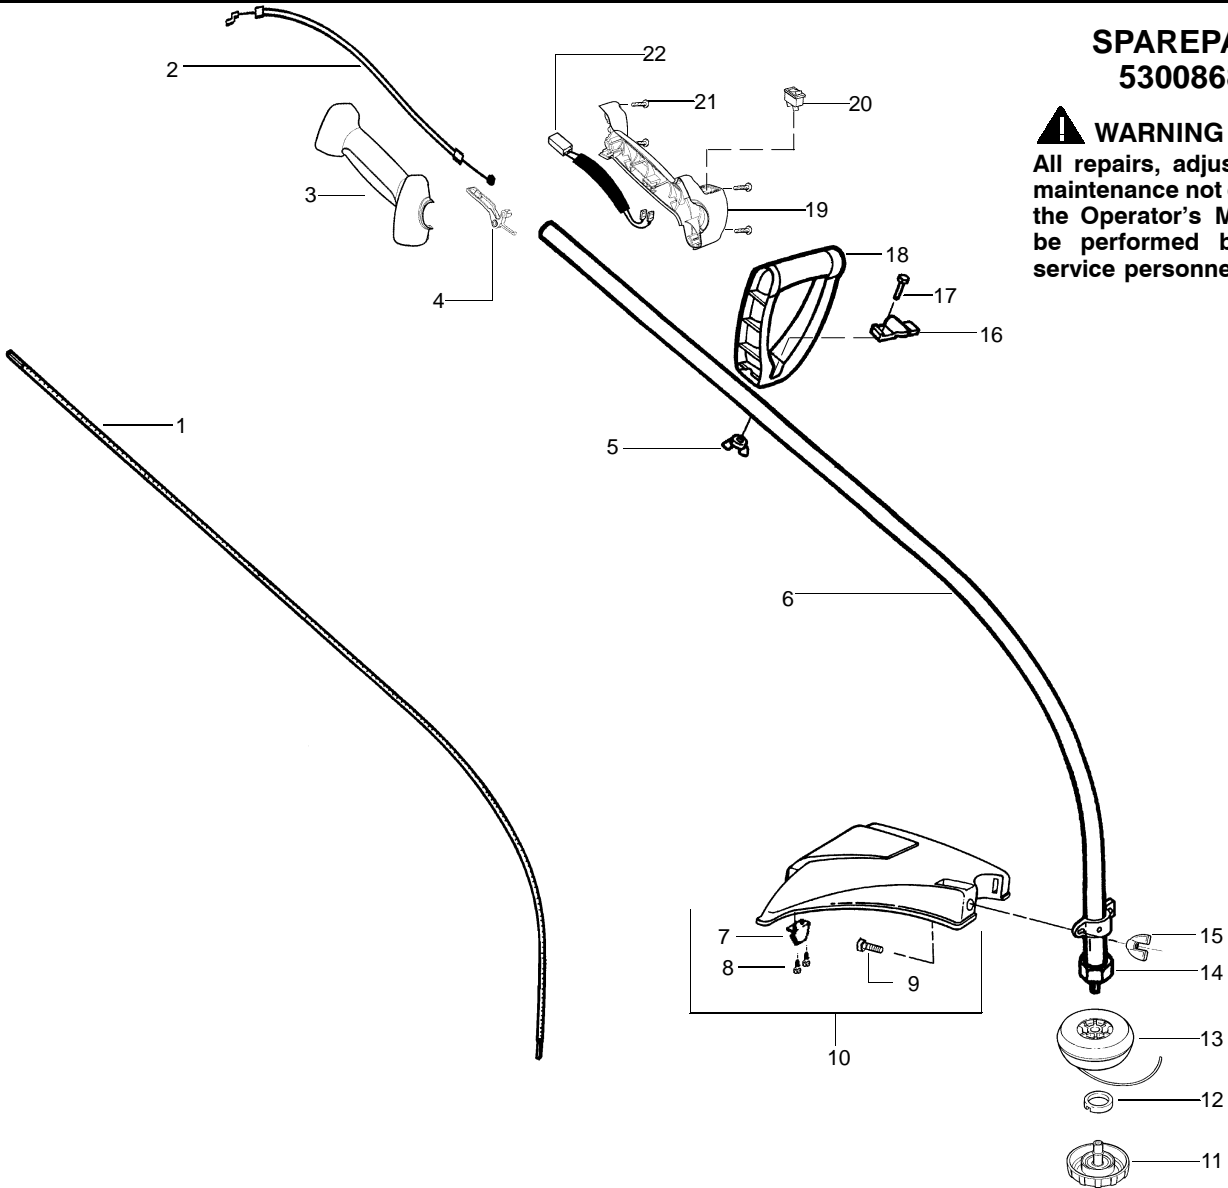

SPAREPARTS 530086887

WARNING

All repairs, adjustments and maintenance not described in the Operator's Manual must be performed by qualified service personnel.

Ref.	Part No.	Description	Ref.	Part No.	Description
1.	530053614	Shaft—Flex	17.	530015820	Bolt—Handle/Shield
2.	530055159	Assy—Throttle Cable	18.	530094673	Handle—Assist
3.	530054990	Hsg.—Throttle (Right)	19.	530056425	Hsg.—Throttle (Left)
4.	530038682	Trigger	20.	530069572	Kit—Switch
5.	530016118	Wingnut—Handle/Shield	21.	530016179	Screw
6.	530071539	Kit—Drive Shaft Hsg. Assy.	22.	530049072	Assy—Front Wire
7.	530052287	Limiters—Line			
8.	530015814	Screw—Line Limiter	Not Shown		
9.	530015820	Bolt—Handle/Shield	-	530086825	Operator Manual
10.	530071328	Kit—Shield Ass'y. (Incl. 7 & 8)		530086826	Scan
11.	530054222	Assy—Cap		530054766	Euro
12.	530403949	Guide—Line		530053415	Decal—Shaft Warning
13.	530095935	Assy.—Wound hub		530056187	Decal—Product I.D.
14.	530094543	Dust Cup		530038973	Decal—Fan Hsg.
15.	530016118	Wingnut—Handle/Shield			Decal—Handle Space
16.	530094847	Clamp—Handle			

✓ = NEW PART NUMBER FOR THIS IPL

★ = REFER TO THE SERVICE REFERENCE INDICATED FOR MORE INFORMATION. (LOCATED AT END OF IPL)

Carburetor Assembly #530069754 (WA-226)

Carb.
Repair
Kit

2

Gasket/
Dia.
Kit

3

Ref.	Part No.	Description
1.	530038404	Limiter Cap
2.	530069842	Carburetor Repair Kit (KIT = Indicates Contents)
3.	530069844	Gasket Diaphragm Kit (• = Indicates Contents)