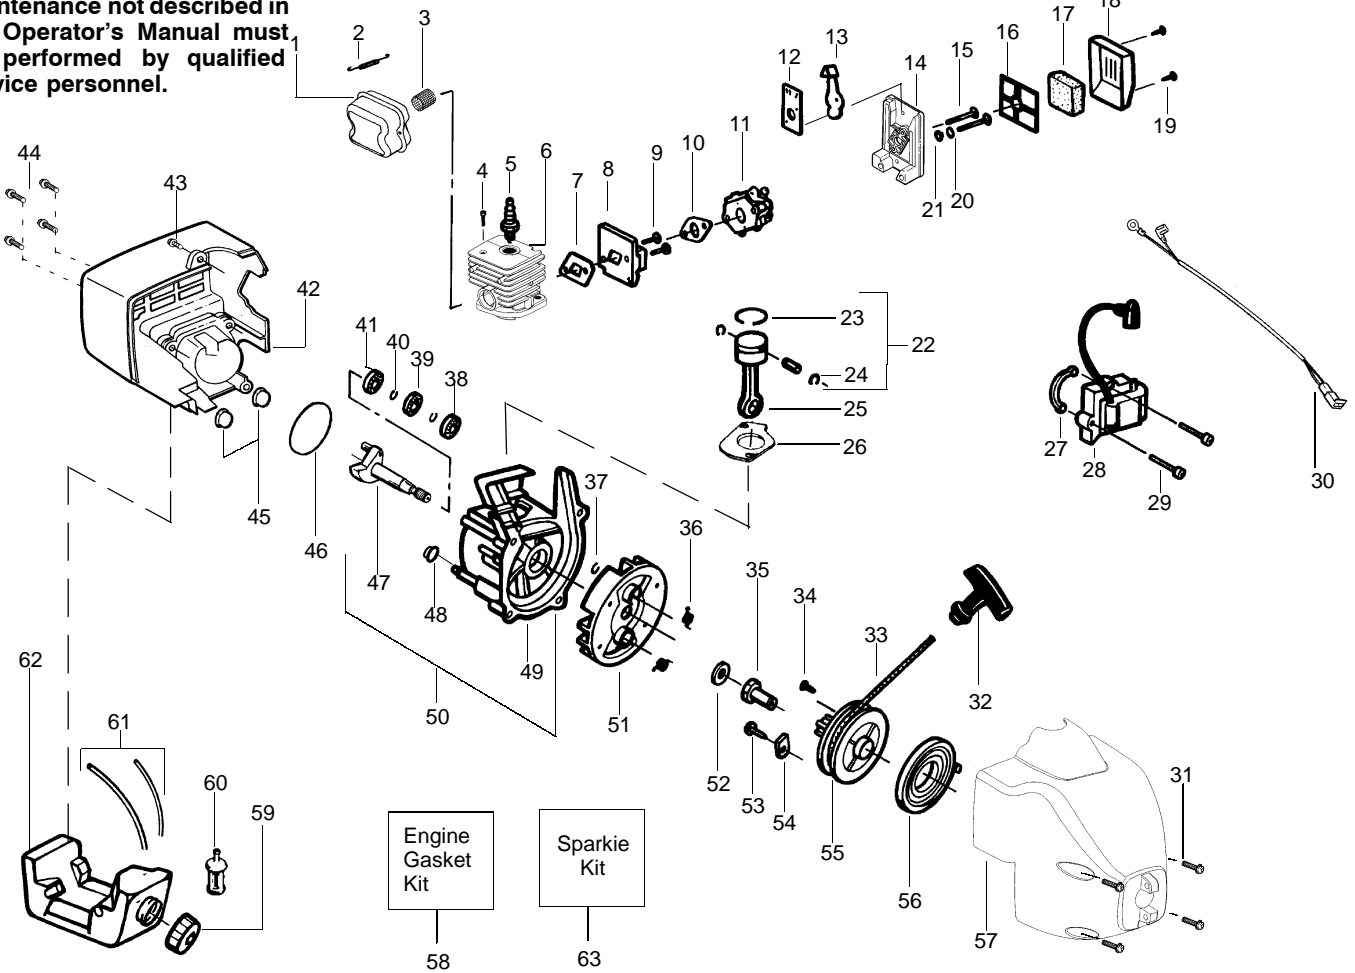

WARNING

All repairs, adjustments and maintenance not described in the Operator's Manual must be performed by qualified service personnel.

SPAREPARTS 530086887

Ref.	Part No.	Description	Ref.	Part No.	Description	Ref.	Part No.	Description
1.	530071390	Kit - Muffler (incl. 2,3)	24.	530015162	Ret.-Piston Pin	48.	530036792	Isolator-C'Case
2.	530042088	Spring-Muffler	25.	530069945	Kit-Conn. Rod Ass'y.	49.	530012414	Assy-Crankcase (Incl. 38-41)
3.	530071391	Screen-Spark Arrestor	26.	530071535	Gasket-Cylinder (Kit)	50.	530071337	Assy-C'case & C'shaft (Incl. 37,47,49)
4.	530015953	Screw-Cylinder	27.	530036145	Spacer-Module	51.	530069886	Assy-Flywheel
5.	Champion	Spark Plug (RCJ 8Y)	28.	530039211	Module-Ignition	52.	530015828	Washer-Flat
6.	530071359	Kit - Cylinder	29.	530015954	Screw	53.	530015775	Screw
7.	530071535	Gasket-Cyl./Carb.(Kit)	30.	530047278	Assy-Switch Wire	54.	530053985	Retainer-Pulley
8.	530069758	Kit - Carb. Adaptor	31.	530015810	Screw	55.	530071536	Kit-Starter Pulley (Incl. 34)
9.	530016014	Screw	32.	530027569	Handle-Starter	56.	530042086	Spring-Starter
10.	530071535	Gasket-Carb. (Kit)	33.	530071542	Kit - Rope	57.	530071527	Assy. - Fan Housing
11.	530069754	Kit - Carburetor Ass'y (Incl. Limiter Cap)	34.	530016326	Screw	58.	530071535	Kit-Engine Gasket (Incl. 7,10,26,46)
12.	530038747	Plate-Choke Mounting	35.	530027953	Coupling-Drive	59.	530014347	Assy-Fuel Cap
13.	530035499	Shutter-Choke	36.	530023817	Spring-Starter Dog	60.	530095646	Assy-Fuel Pickup
14.	530052431	Box-Air	37.	530015941	Retain. Ring-C'shaft	61.	530069599	Kit-Fuel Line
15.	530015887	Screw	38.	530032124	Bearing-Outer	62.	530049933	Assy-Fuel Tank (Incl. cap, lines,filter)
16.	530036569	Plate - Filter Support	39.	530019179	Seal-C'case	63.	507475326	Kit-Sparkie (Incl. spring term. & boot)
17.	530036575	Air Filter- Foam	40.	530015945	Retainer Ring-C'case			
18.	530054414	Cover-Air Filter	41.	530032125	Bearing-Inner			
19.	530015892	Screw	42.	530049707	Shroud-Rear			
20.	530015852	Spacer-Choke	43.	530015934	Screw			
21.	530015254	Washer	44.	530015810	Screw			
22.	530071357	Kit - Piston (Incl. 23, 24 & Pin)	45.	530036793	Isolator-Shroud			
23.	530055120	Ring-Piston	46.	530071535	O-Ring-C'case/Shrd (Kit)			
			47.	530012413	Assy-Crankshaft			

✓ = NEW PART NUMBER FOR THIS IPL

★ = REFER TO THE SERVICE REFERENCE INDICATED FOR MORE INFORMATION. (LOCATED AT END OF IPL)